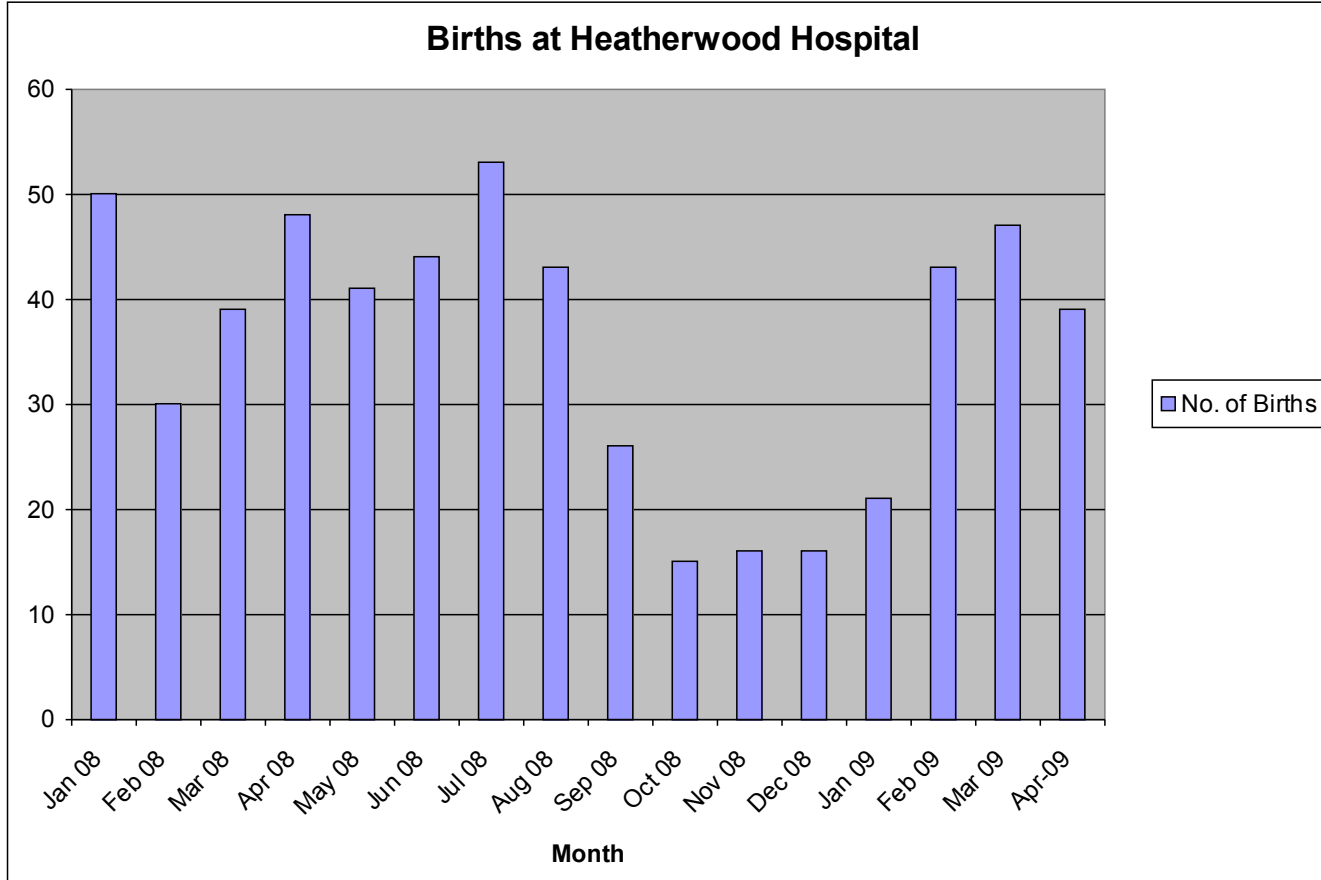

### Actual and Forecasted Births at Heatherwood Hospital

Actual Births													Forecast			
Month	Jan 08	Feb 08	Mar 08	Apr 08	May 08	Jun 08	Jul 08	Aug 08	Sep 08	Oct 08	Nov 08	Dec 08	Jan 09	Feb 09	Mar 09	Apr-09
No. of Births	50	30	39	48	41	44	53	43	26	15	16	16	21	43	47	39

## Bookings made for Births at Heatherwood Hospital

Month	APR 08	MAY 08	JUN 08	JUL 08	AUG 08	SEP 08	OCT 08	NOV 08	DEC 08	JAN 09	Grand Total
No. of Bookings	72	84	50	54	47	55	56	60	68	50	596

**Please only use these figures as a guide to future births.**

Not all bookings made for Heatherwood will be converted into deliveries in 9 months time. A proportion will give birth elsewhere, give birth early or not at all.