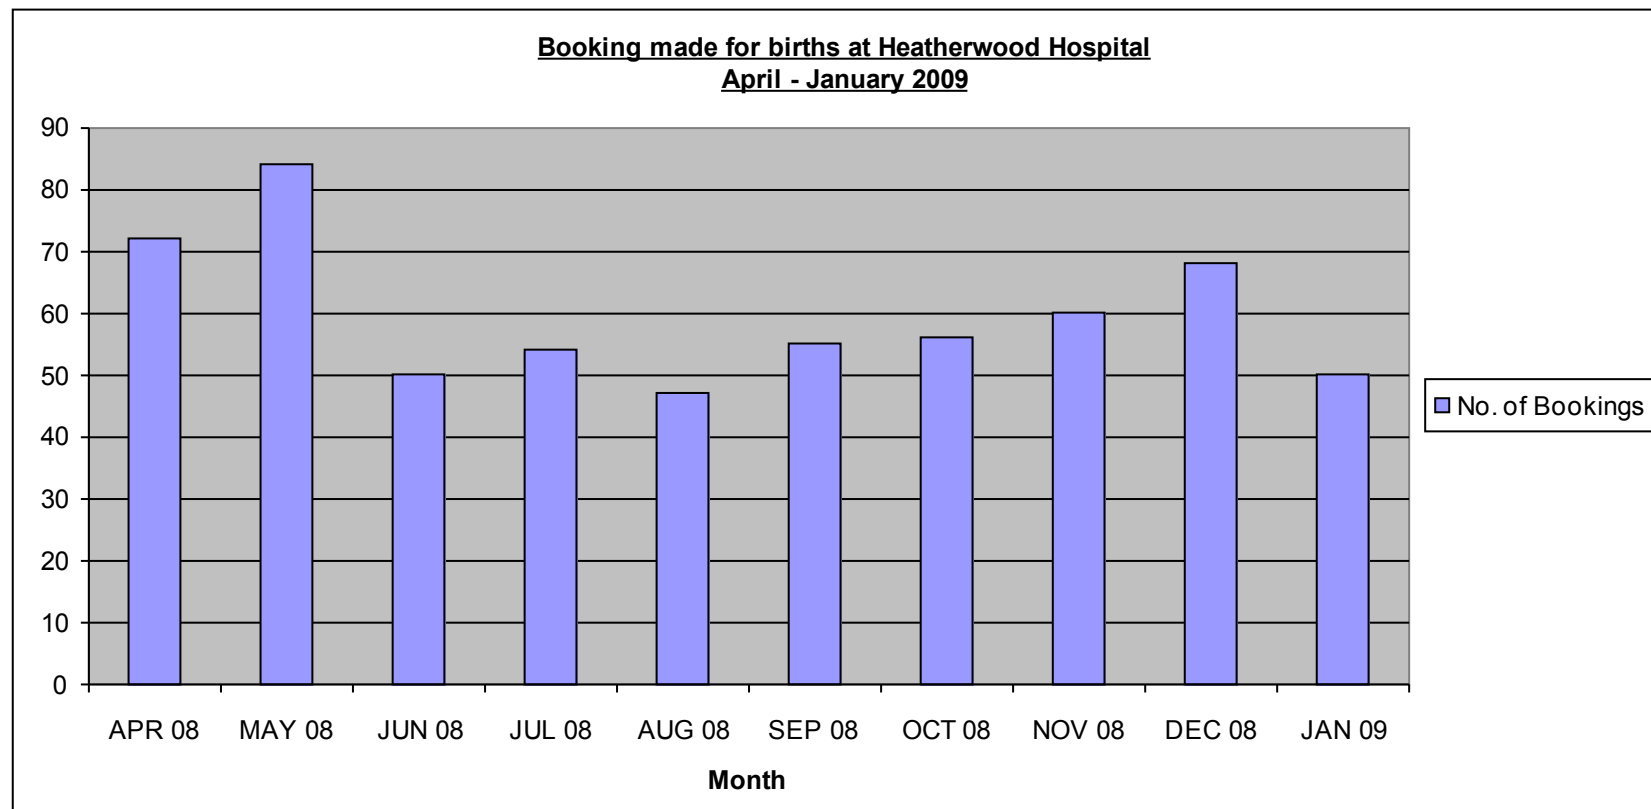

### Actual and Forecasted Births at Heatherwood Hospital

Actual Births													Forecast			
Month	Jan 08	Feb 08	Mar 08	Apr 08	May 08	Jun 08	Jul 08	Aug 08	Sep 08	Oct 08	Nov 08	Dec 08	Jan 09	Feb 09	Mar 09	Apr-09
No. of Births	50	30	39	48	41	44	53	43	26	15	16	16	21	43	47	39

## Bookings made for Births at Heatherwood Hospital

Month	APR 08	MAY 08	JUN 08	JUL 08	AUG 08	SEP 08	OCT 08	NOV 08	DEC 08	JAN 09	Grand Total
No. of Bookings	72	84	50	54	47	55	56	60	68	50	596

**Please only use these figures as a guide to future births.**

Not all bookings made for Heatherwood will be converted into deliveries in 9 months time. A proportion will give birth elsewhere, give birth early or not at all.